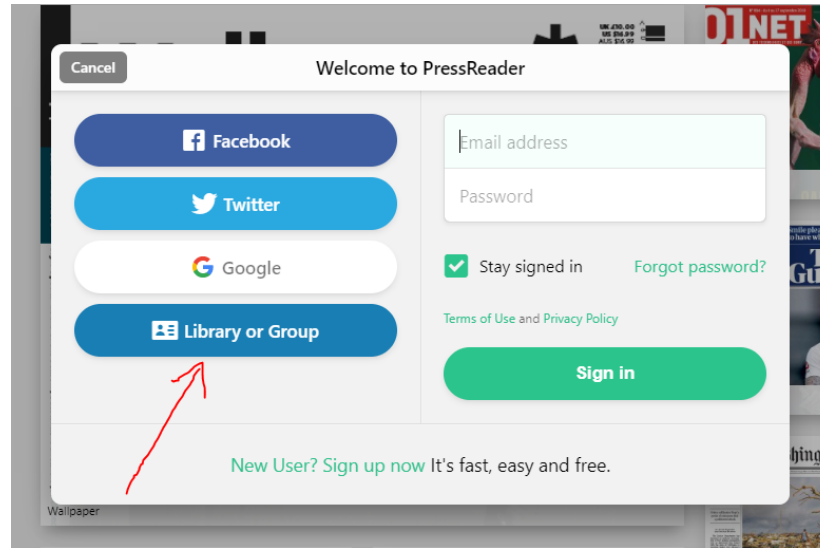

Reading Magazines and Newspapers on PressReader – Signing up at School

1. On your Firefly page, CLICK on Our Libraries icon.

2. CLICK on PressReader icon (under Online Databases section).

3.

You will see the Welcome page from PressReader.

4.

CLICK Sign in at the right corner.

5. CLICK Library or Group

6. In search box, type in Bangkok Patana

7. CLICK on our library

8. CLICK Sign Up