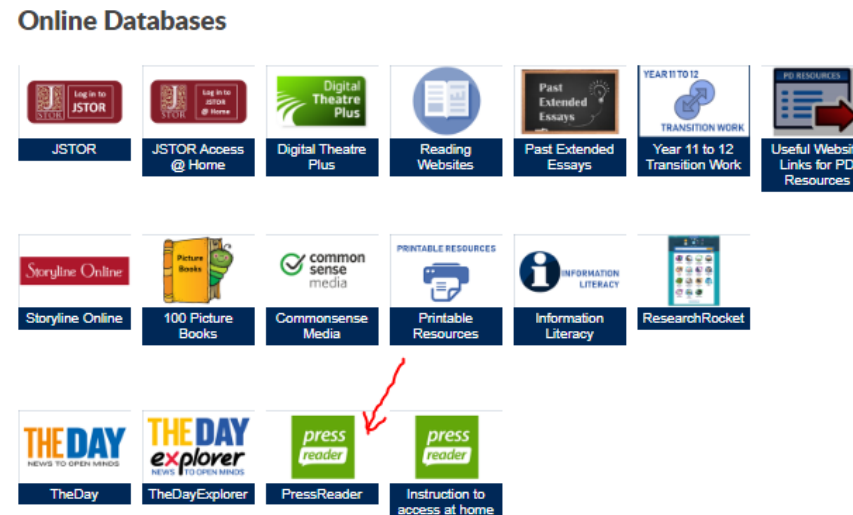

Reading Magazines and Newspapers on PressReader – Signing up at School

1. On your Firefly page, CLICK on Our Libraries icon.

2. CLICK on PressReader icon (under Online Databases section).

3.

You will see the Welcome page from PressReader.

4.

CLICK Sign in at the right corner.

5. CLICK Library or Group

6. In search box, type in Bangkok Patana

7. CLICK on our library

8. CLICK Sign Up