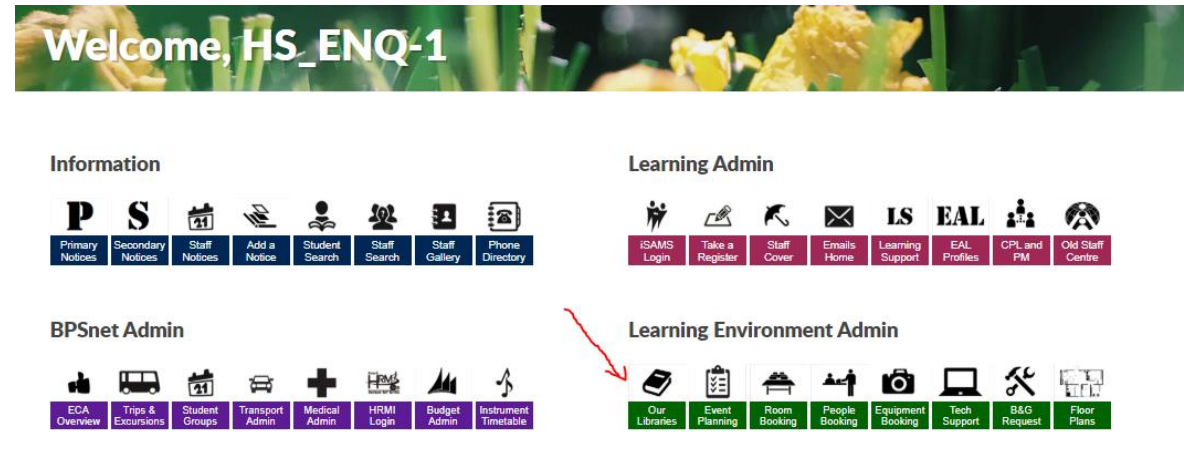

Reading Magazines and Newspapers on PressReader – Signing up at School

1. On your Firefly page, CLICK on Our Libraries icon.

2. CLICK on PressReader icon (under Online Databases section).

3.

You will see the Welcome page from PressReader.

4.

CLICK Sign in at the right corner.

5. CLICK Library or Group

6. In search box, type in Bangkok Patana

7. CLICK on our library

8. CLICK Sign Up